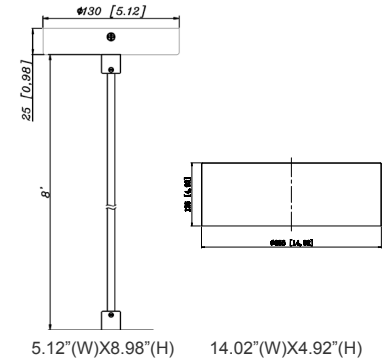

CMC-CS-8FT-WH
Suspension Cable &
Canopy Set For CMC
Series, 8Ft, 5-Wire, White

ACCESSORIES:

5.12"(W)X8.98"(H)

CMC2L-MCT-DT-BK+CMC-CS-8FT-BK
CMC2L-MCT-DT-BK+CMC-CS-8FT-WH

5.12"(W)X36.98"(H)

CMC2L-MCT-DT-BK+CMC-SRK-218-5C-BK
CMC2L-MCT-DT-WH+CMC-SRK-218-5C-WH

5.12"(W)X8.98"(H)

12.01"(W)X4.92"(H)

CMC2L-MCT-DT-BK+CMC-CS-8FT-BK+CMC2-PS12-BG
CMC2L-MCT-DT-BK+CMC-CS-8FT-BK+CMC2-PS12-WG

5.12"(W)X8.98"(H)

14.02"(W)X4.92"(H)

CMC2L-MCT-DT-BK+CMC-CS-8FT-BK+CMC2-PS14-BG
CMC2L-MCT-DT-WH+CMC-CS-8FT-BK+CMC2-PS14-WG

5.12"(W)X36.98"(H)

12.01"(W)X4.92"(H)

CMC2L-MCT-DT-BK+CMC-SRK-218-5C-BK+CMC2-PS12-BG
CMC2L-MCT-DT-WH+CMC-SRK-218-5C-WH+CMC2-PS12-WG

5.12"(W)X36.98"(H)

14.02"(W)X4.92"(H)

CMC2L-MCT-DT-BK+CMC-SRK-218-5C-BK+CMC2-PS14-BG
CMC2L-MCT-DT-WH+CMC-SRK-218-5C-WH+CMC2-PS14-WG

5.12"(W)X36.98"(H)

2.65"(W)X9.65"(H)X7.14"(D)

5.12"(W)X36.98"(H)

3.94"(W)X3.15"(H)

CMC2L-MCT-DT-BK+CMC-SRK-218-5C-BK+CMC2-DCR-BG
CMC2L-MCT-DT-WH+CMC-SRK-218-5C-WH+CMC2-DCR-WG

CMC2L-MCT-DT-BK+CMC-SRK-218-5C-BK+CMC2-DS-BG
CMC2L-MCT-DT-WH+CMC-SRK-218-5C-WH+CMC2-DS-WG