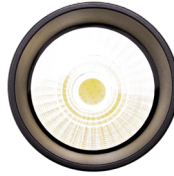

Type: _____

12 4/5"(H) X 2 1/2"(W) X 2" (D)

2" Cylinder, Pendant & Ceiling Cylinder Light, Aluminum Cylinder, White Aluminum Housing, Clear Glass Lens

Features

- Aluminum Base and Polycarbonate (PC) Lens
- Dimming: Dimmable Down to 10% Using a Standard TRIAC LED Dimmer TRIAC logo
- 5-Year Warranty
- Multi CCT: Selectable Multi-CCT & Power Switches Located the back of the fixture

Technical Specifications

Electrical:

- Voltage: 120V, 60Hz
- Power Factor: >0.90
- THD: <20%
- Wattage: 6W
- Efficacy: 75 LPW

Mechanical:

- Aluminum Housing & Glass Lens
- Suspension Cable & Canopy Set Accessories Avail.
- Universal Swivel W/ Rod Kit Accessories Avail. Ambient Operating Temperature: -13°F to 113°F
- IP Rating: IP40 Suitable For Damp Locations
- 5-Year Warranty

Applications:

- 2" Cylinder, Pendant & Ceiling Cylinder Light, Aluminum Cylinder, White Aluminum Housing, Clear Glass Lens

Other Models:

- 6W | 450LM | CMC2-MCT-DT-WH • 9W | 675LM | CMC3-MCTP-DD-WH • 15W | 1125LM | CMC4-MCTP-DD-WH • 75W | 2625LM | CMC6-MCTP-DD-WH
- 6W | 450LM | CMC2-MCT-DT-BK • 9W | 675LM | CMC3-MCTP-DD-BK • 15W | 1125LM | CMC4-MCTP-DD-BK • 75W | 2625LM | CMC6-MCTP-DD-BK

Other Views:

BLACK:

Side View

Lens View

Back View

WHITE:

Side View

Lens View