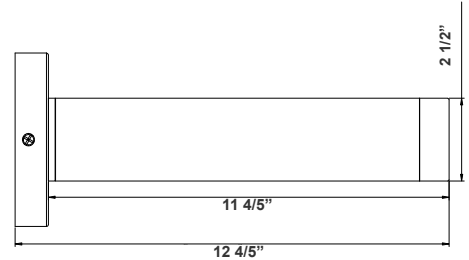

Type: _____

12 4/5"(H) X 2 1/2"(W) X 2" (D)

2" Cylinder, Pendant & Ceiling Cylinder Light, Aluminum Cylinder, White Aluminum Housing, Clear Glass Lens

Features

- Aluminum Base and Polycarbonate (PC) Lens
- Dimming: Dimmable Down to 10% Using a Standard TRIAC LED Dimmer TRIAC logo
- 5-Year Warranty
- Multi CCT: Selectable Multi-CCT & Power Switches Located the back of the fixture