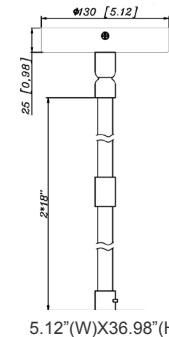

CMC-CS-8FT-WH
Suspension Cable &
Canopy Set For CMC
Series, 8Ft, 5-Wire, White

ACCESSORIES:

5.12"(W)X8.98"(H)

CMC2L-MCT-DT-BK+CMC-CS-8FT-BK
CMC2L-MCT-DT-BK+CMC-CS-8FT-WH

5.12"(W)X36.98"(H)

CMC2L-MCT-DT-BK+CMC-SRK-218-5C-BK
CMC2L-MCT-DT-WH+CMC-SRK-218-5C-WH

5.12"(W)X8.98"(H)

12.01"(W)X4.92"(H)

CMC2L-MCT-DT-BK+CMC-CS-8FT-BK+CMC2-PS12-BG
CMC2L-MCT-DT-BK+CMC-CS-8FT-BK+CMC2-PS12-WG

5.12"(W)X8.98"(H)

14.02"(W)X4.92"(H)

CMC2L-MCT-DT-BK+CMC-CS-8FT-BK+CMC2-PS14-BG
CMC2L-MCT-DT-WH+CMC-CS-8FT-BK+CMC2-PS14-WG

5.12"(W)X36.98"(H)

12.01"(W)X4.92"(H)

CMC2L-MCT-DT-BK+CMC-SRK-218-5C-BK+CMC2-PS12-BG
CMC2L-MCT-DT-WH+CMC-SRK-218-5C-WH+CMC2-PS12-WG

5.12"(W)X36.98"(H)

14.02"(W)X4.92"(H)

CMC2L-MCT-DT-BK+CMC-SRK-218-5C-BK+CMC2-PS14-BG
CMC2L-MCT-DT-WH+CMC-SRK-218-5C-WH+CMC2-PS14-WG

5.12"(W)X36.98"(H)

2.65"(W)X9.65"(H)X7.14"(D)

5.12"(W)X36.98"(H)

3.94"(W)X3.15"(H)

CMC2L-MCT-DT-BK+CMC-SRK-218-5C-BK+CMC2-DCR-BG
CMC2L-MCT-DT-WH+CMC-SRK-218-5C-WH+CMC2-DCR-WG

CMC2L-MCT-DT-BK+CMC-SRK-218-5C-BK+CMC2-DS-BG
CMC2L-MCT-DT-WH+CMC-SRK-218-5C-WH+CMC2-DS-WG